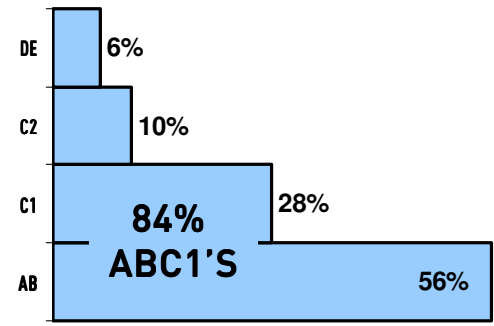

DEMOGRAPHICS

The Herald

A broader view

READER DEMOGRAPHICS

MALE/FEMALE SPLIT
(Scottish population – 48% men 52% women)

READER AGE PROFILE

SOCIAL CLASS PROFILE
(Scottish population – 50% ABC1)

CUMULATIVE READERSHIP GROWTH