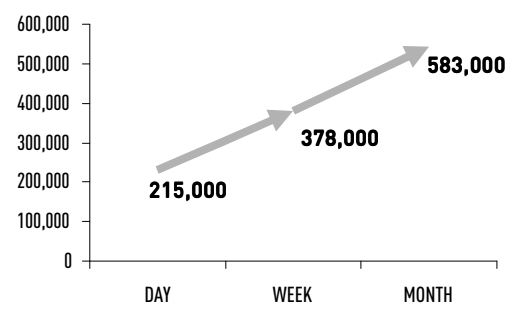

DEMOGRAPHICS

The Herald

A broader view

READER DEMOGRAPHICS

MALE/FEMALE SPLIT
(Scottish population – 48% men 52% women)

READER AGE PROFILE

SOCIAL CLASS PROFILE
(Scottish population – 50% ABC1)

CUMULATIVE READERSHIP GROWTH

- 47% of readers work full time
- 68% of readers are the chief income earners in the household
- 76% of readers are the main shoppers
- 29,000 readers have children under 15 in the home

FOR MORE DETAILED DEMOGRAPHIC DATA CONTACT THE RESEARCH DEPT ON 0141 302 6203 or 6205