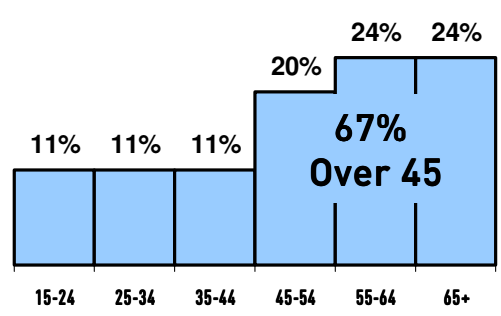

DEMOGRAPHICS

The Herald

A broader view

READER DEMOGRAPHICS

MALE/FEMALE SPLIT
(Scottish population – 48% men 52% women)

READER AGE PROFILE

SOCIAL CLASS PROFILE
(Scottish population – 50% ABC1)

CUMULATIVE READERSHIP GROWTH

- 47% of readers work full time
- 68% of readers are the chief income earners in the household
- 76% of readers are the main shoppers
- 29,000 readers have children under 15 in the home

FOR MORE DETAILED DEMOGRAPHIC DATA CONTACT THE RESEARCH DEPT ON 0141 302 6203 or 6205