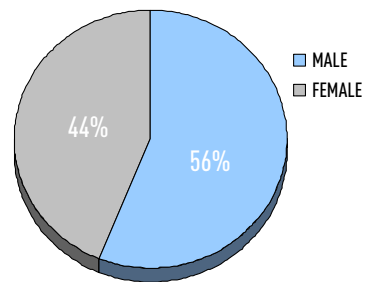

DEMOGRAPHICS

The Herald

A broader view

READER DEMOGRAPHICS

MALE/FEMALE SPLIT
(Scottish population – 48% men 52% women)

READER AGE PROFILE

SOCIAL CLASS PROFILE
(Scottish population – 50% ABC1)

CUMULATIVE READERSHIP GROWTH

- 47% of readers work full time
- 68% of readers are the chief income earners in the household
- 76% of readers are the main shoppers
- 29,000 readers have children under 15 in the home

FOR MORE DETAILED DEMOGRAPHIC DATA CONTACT THE RESEARCH DEPT ON 0141 302 6203 or 6205